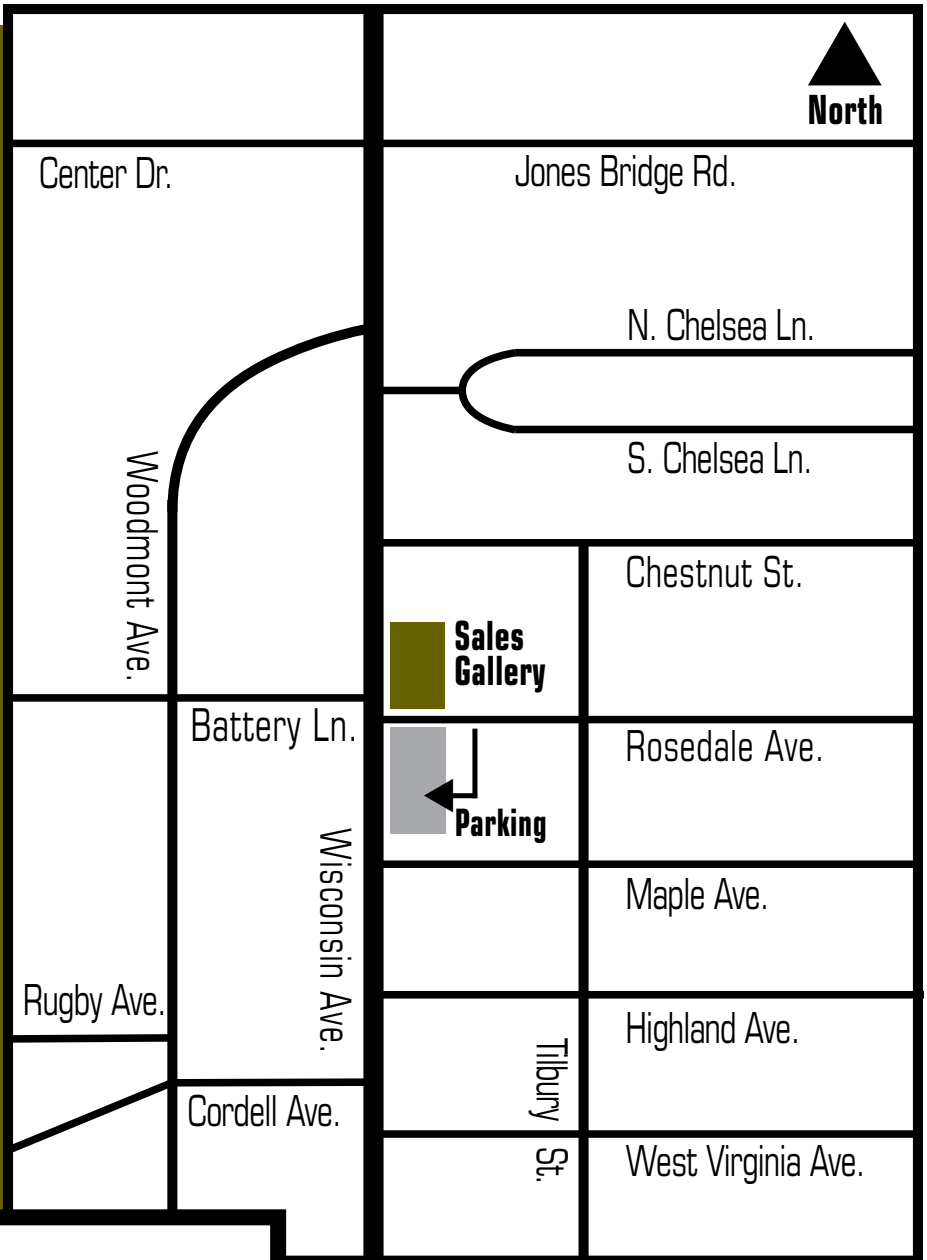

TRILLIUM

BETHESDA

For Garage Parking

From the Beltway:

Take Exit 34 to Rt. 355
 South on Wisconsin Ave. (Rt. 355)
 Merge R on Woodmont Ave.
 L on Battery Lane
 Cross Wisconsin Ave.
 (Battery becomes ROSEDALE AVE.)
 R into 1st driveway
 (Sign - Rosedale Retail Parking)
 R into South Bldg. parking garage
 Go to Parking Level 1 to
 NORTH ELEVATORS
 Press LR (Lobby Rear)
 Exit bldg., proceed to front of North Bldg.
 -Wisconsin Ave. Trillium Entrance.

From Washington, DC:

North on Wisconsin Ave. (Rt. 355)
 R on Rosedale Ave.
 Follow directions from "Rosedale" above.

Street Parking available on Wisconsin Ave.

**Monday through Friday, 10am - 4pm;
 on Weekends, all day.
 See on-site parking signs.**

877.293.2500
 8301 Wisconsin Ave.
 Bethesda, MD 20814
 trillium-bethesda.com

Map is for illustrative purposes only.