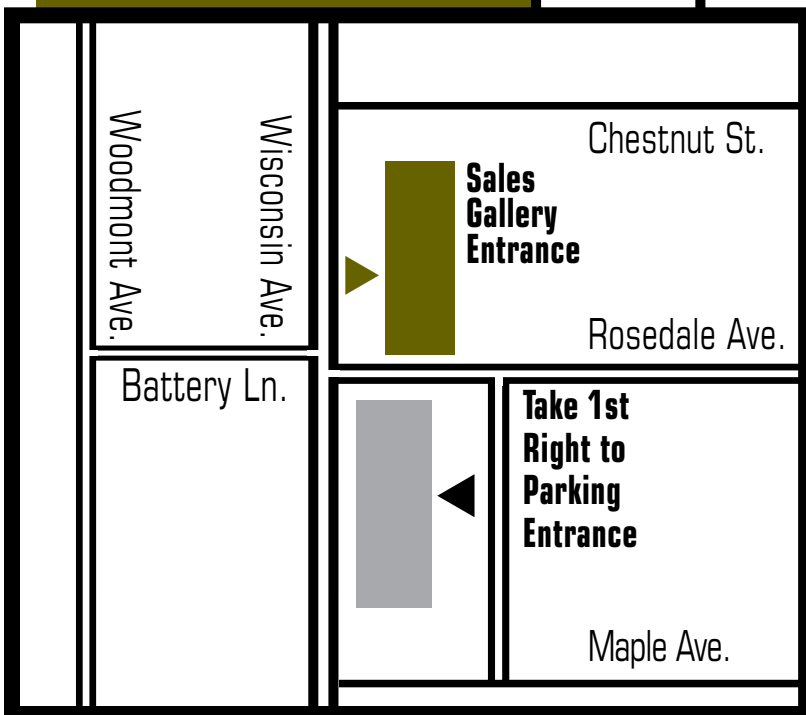

TRILLIUM

BETHESDA

For Garage Parking

From the Beltway:

Take Exit 34 to Rt. 355
 South on Wisconsin Ave. (Rt. 355)
 Merge R on Woodmont Ave.
 L on Battery Lane
 Cross Wisconsin Ave.
 (Battery becomes ROSEDALE AVE.)
 R into 1st driveway
 (Sign - Rosedale Retail Parking)
 R into South Bldg. parking garage
 Go to Parking Level 1 to
 NORTH ELEVATORS
 Press LR (Lobby Rear)
 Exit bldg., proceed to front of North Bldg.
 -Wisconsin Ave. Trillium Entrance.

From Washington, DC:

North on Wisconsin Ave. (Rt. 355)
 R on Rosedale Ave.
 Follow directions from "Rosedale" above.

Street Parking available on Wisconsin Ave.

**Monday through Friday, 10am - 4pm;
 on Weekends, all day.
 See on-site parking signs.**